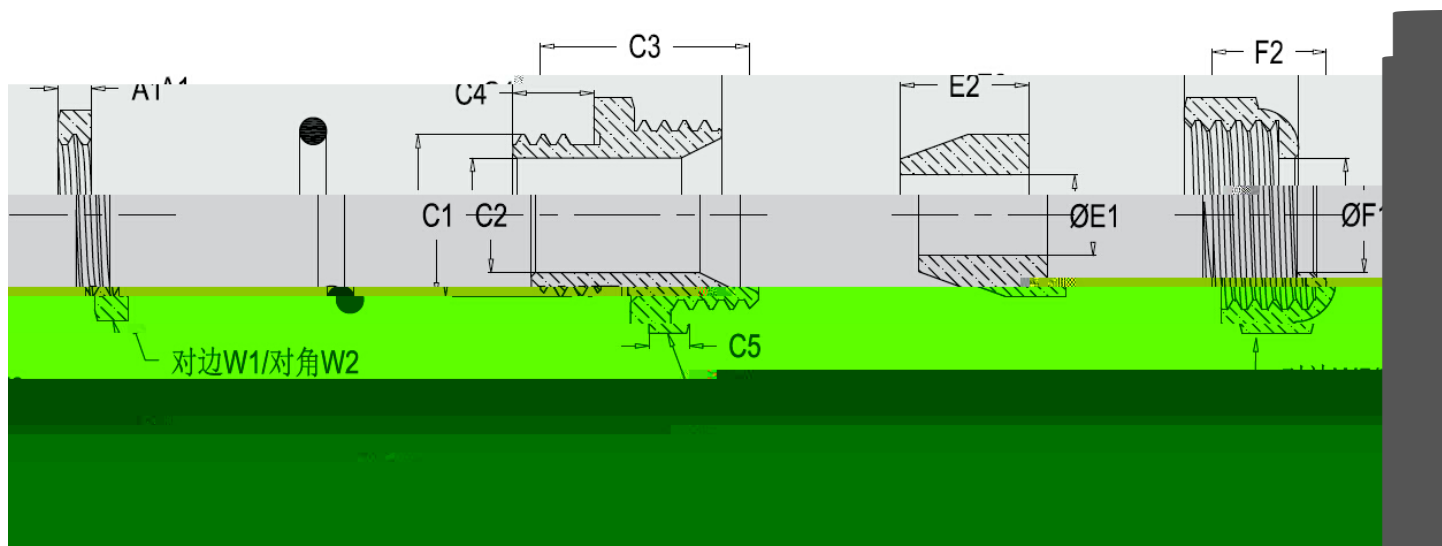

A-LED

LED

A,C,F B,E

R HS

IP68.

-40 150

LED LED LED

I N	T a	Cab Ra	T a O.D. D1	Pa M H	S										S a S			S
					A1	C1	C2	C3	C4	C5	E1	E2	F1	F2	W1/W2	W3/W4	W5/W6	
A-LED-M12X1.5 (3-6)	M12X1.5	3-6	12	12-12.3	2.5	12	8.5	15.5	6	3	6	9	8.5	8.5	14/15.5	16/17.5	16/17.5	
A-LED-M12X1.5 (4-8)	M12X1.5	4-8	12	12-12.3	2.5	12	8.5	16.5	7	3	8	9.5	10.3	8.5	14/15.5	16/17.5	16/17.5	
A-LED-M16X1.5	M16X1.5	4-8	16	16-16.3	2.8	16	10	18.5	6.5	4	8	9.5	9.5	9.7	18/20	18/19.8	18/19.8	

(4-8)																			100PCS
A-LED-M16X1.5 (6-10)	M16X1.5	6-10	16 .	16-16.3	P 2.8	16	10	19.5	8	4	10	11	11.5	10	18/20	20/22.5	20/22.5		
A-LED-M20X1.5 (8-12)	M20X1.5	8-12	20	20-20.3	3.2	2016	12.4	20.5	8.5	3.6	12	12	12.5	10	22/24.5	22/24.5	22/24.5		
A-LED-PG7b M																			