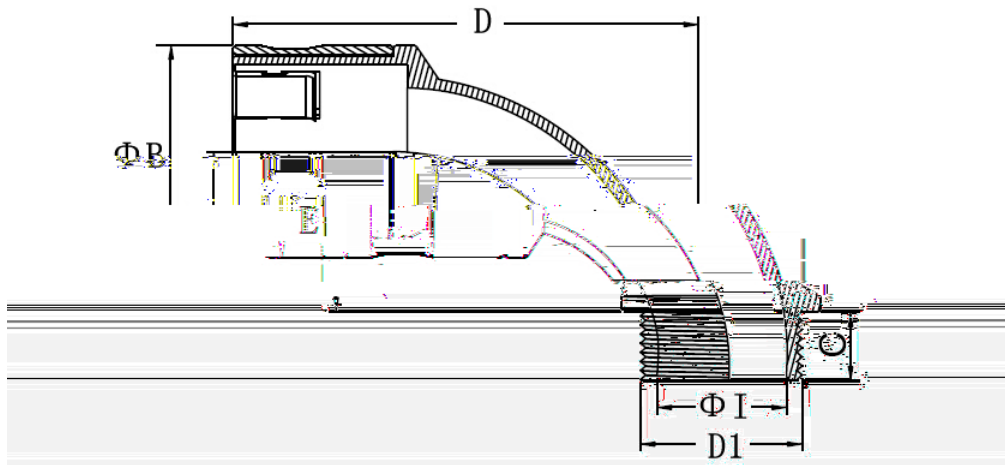

# BGW2

## BGW2

PA  
 Me ic / PG / (G)  
 -40 85  
 ROHS  
 UL94V-2 94V-0  
 IP68

Item No.		BG	Thread	(mm)							c /bag	
Black	Grey			I.	B	D	C	E	D1			
BGW2-M/												
BGW2-M10B	BG07	BGW2-M10G	BG07	BG-07	M10 1.5	7	17.5	46	8	17	10	50
BGW2-M12B	BG10	BGW2-M12G	BG10	BG-10	M12 1.5	9	20.5	55.3	10.2	19	12	50
BGW2-M16B	BG12	BGW2-M16G	BG12	BG-12	M16 1.5	13	23	60	10.3	22.5	16	50
BGW2-M20B	BG15	BGW2-M20G	BG15	BG-15	M20 1.5	16.5	28	70	12.2	26	20	25
BGW2-M20B	BG17	BGW2-M20G	BG17	BG-17	M20 1.5	15.3	30	72	12	26.2	20	25
BGW2-M25B	BG20	BGW2-M25G	BG20	BG-20	M25 1.5	21	34	82	12.2	28	25	25
BGW2-M25B	BG23	BGW2-M25G	BG23	BG-23	M25 1.5	21	37	81	12.3	29.9	25	20
BGW2-M32B	BG29	BGW2-M32G	BG29	BG-29	M32 1.5	28	44	95	12	37.2	32	20
BGW2-M40B	BG36	BGW2-M40G	BG36	BG-36	M40 1.5	35.2	53	107.5	12.2	41.8	40	10
BGW2-M50B	BG48	BGW2-M50G	BG48	BG-48	M50 1.5	44.5	66.5	120	14.7	46.1	50	5
BGW2-PG/												
BGW2-PG7B(BG07)	BGW2-PG7G(BG07)	BG-07	PG7	7.5	17.5	46	8	16.5	12.3	15	50	
BGW2-PG9B(BG10)	BGW2-PG9G(BG10)	BG-10	PG9	11	20.5	56	10.2	18.8	15	50		
BGW2-PG11B(BG12)	BGW2-PG11G(BG12)	BG-12	PG11	13.5	23	60.5	10.2	22.6	18.6	50		
BGW2-PG13.5B(BG15)	BGW2-PG13.5G(BG15)	BG-15	PG13.5	16.5	28	70	12	25.7	20.4	25		